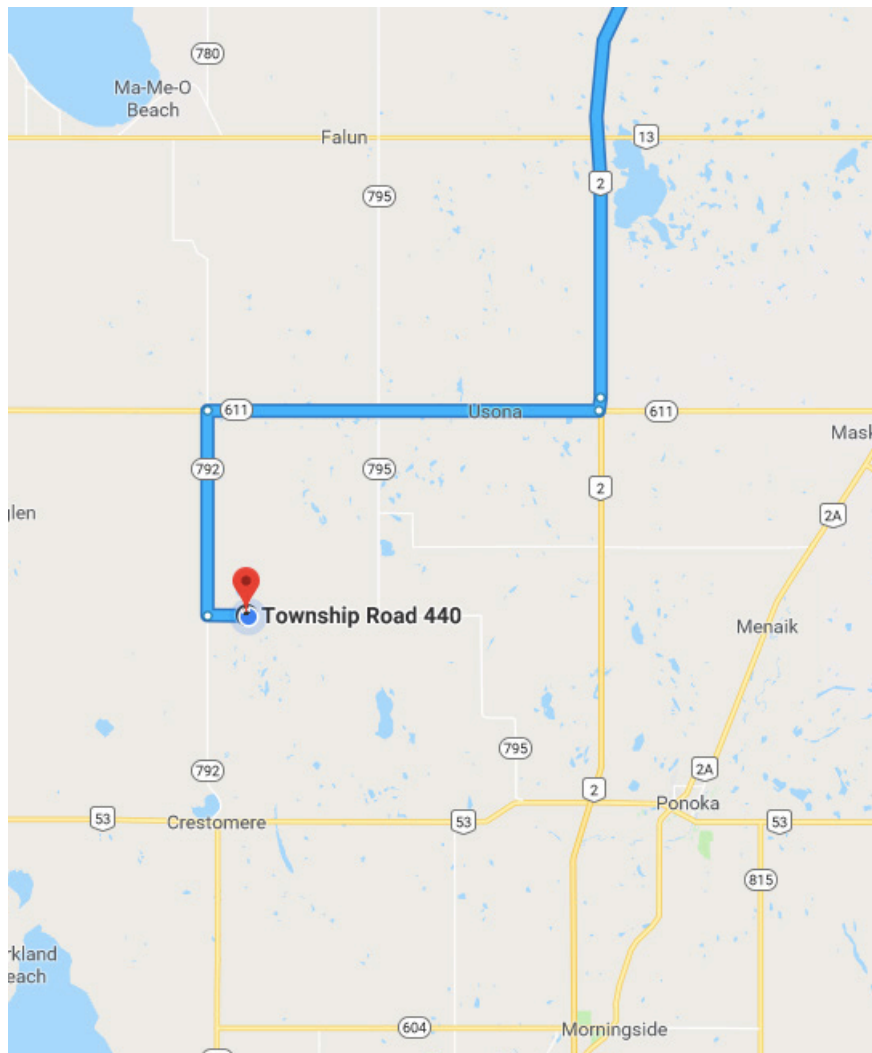

DIRECTIONS FOR

From Edmonton (apprx 100km)

- Take Hwy 2 South
 - Turn right on Hwy 611 West (Exit #469: toward Usona) for 18.6 km
 - Turn Left onto Hwy 792 south for 9.7KM
 - Turn Left on Township Rd 440 east for 1.7km
 - You have arrived!
- Pine and Pond is on the right, *immediately* after a bridge.